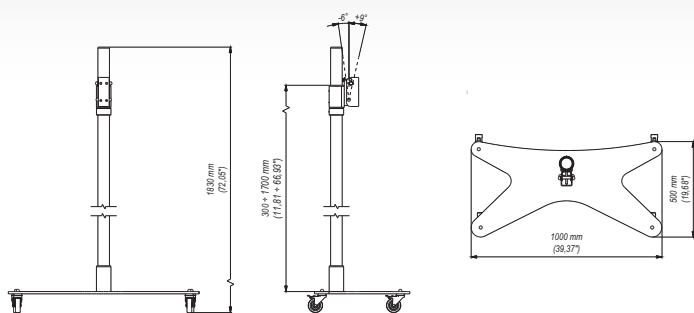

## Features

- 1 ADJUSTABLE HEIGHT.  
variable from 300-1700 mm
- 2 ADJUSTABLE TILT ANGLE  
variable from -6°/+9°
- 3 CASTERS WITH BRAKES

## Technical Data

75x75 mm  
100x100 mm  
200x100 mm  
200x200 mm  
300x300 mm  
400x200 mm  
400x400 mm  
600x400 mm  
800x200 mm  
800x400 mm

22"-60"  
-6°/+9°

80 Kg

min. 75x75 mm  
max. 850x460 mm

-3,3°/+3,3°

min. 300 mm  
max. 1700 mm

## Trade Information

Index	Colour	Package	EAN
TR4c-B	■	■	5908252961399
TR4s-B	■	■	5908252961405

Package Dimensions [mm] (H x W x D)	1800x550x140
Weight [Kg]	45