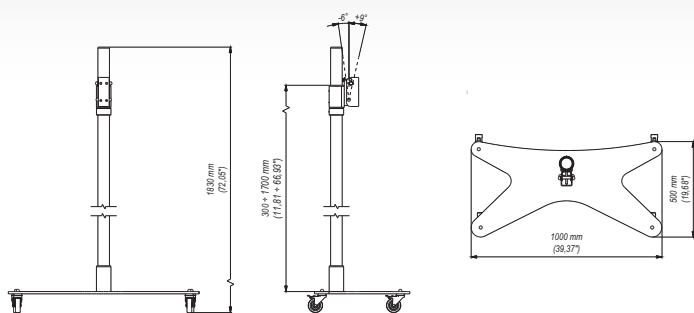

Features

- 1 ADJUSTABLE HEIGHT.
variable from 300-1700 mm
- 2 ADJUSTABLE TILT ANGLE
variable from -6°/+9°
- 3 CASTERS WITH BRAKES

Technical Data

75x75 mm 100x100 mm 200x100 mm 200x200 mm 300x300 mm 400x200 mm 400x400 mm 600x400 mm 800x200 mm 800x400 mm	22"-60"	80 Kg	min. 75x75 mm max. 850x460 mm
-6°/+9°	-3,3°/+3,3°	min. 300 mm max. 1700 mm	

Trade Information

Index	Colour	Package	EAN
TR4c-B	■	■	5908252961399
TR4s-B	■	■	5908252961405

Package Dimensions [mm] (H x W x D)	1800x550x140
Weight [Kg]	45

Accessories