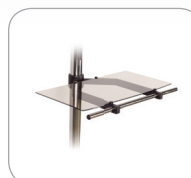

Accessories

TRS4